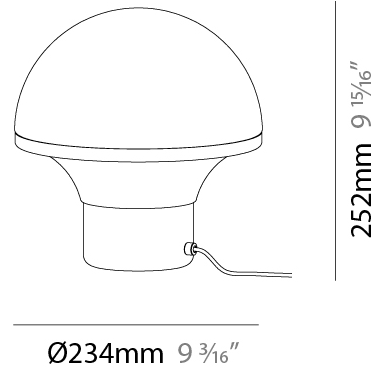

PROJECT	
TYPE	
SPECIFIER	
QUANTITY	
DATE	

GEYSER PORTABLE

D94039

base number

1. To build a product code in our configurator select the specify button on the base model # product page
2. To build a manual product code on this datasheet choose from the options listed below in blue font and add the suffix to the base model #

GENERAL

Series: Geysler
Brand: Milan
Division: Design
Mounting Type: Portable
Mounting Location: Table
Subcategory: Table

PHYSICAL

Shape: Abstract
Diameter (mm): 234
Diameter (in): 9 ³/₁₆
Height (mm): 252
Height (in): 9 ¹⁵/₁₆
Light Distribution: Omnidirectional
Weight (kg): 4.1
Weight (lbs): 8.999
Diffuser: Satin Opal Acid-Etched Blown Glass
Fixture Finish: BLK
Fixture Material: Stainless Steel
Upon Request: Bolt Down

ELECTRICAL

Number of Lamps: 1
Lamp Type: LED Retrofit
Lamp Shape: A19
Bulb Included: Bulb Not Included
Total Output Wattage (W): 9
Max. Wattage Per Lamp (W): 9
Lamp Base: E26
Dimming: 5-Step Touch Dimming
Input Voltage (V): 120
Upon Request: 277Vac / GU24

LED

OPTICAL

RATINGS AND CERTIFICATIONS

Certified By: CSA Certified to UL and CSA Standards
IP rating: IP20