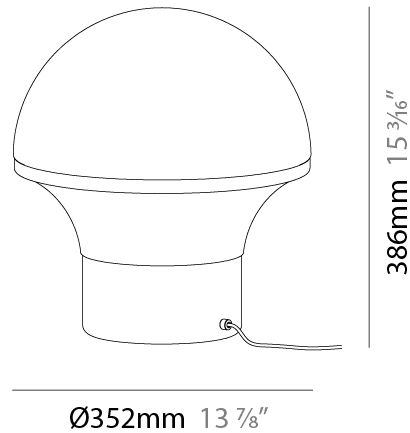

PROJECT	_____
TYPE	_____
SPECIFIER	_____
QUANTITY	_____
DATE	_____

GEYSER PORTABLE

D94040

base number

1. To build a product code in our configurator select the specify button on the base model # product page
2. To build a manual product code on this datasheet choose from the options listed below in blue font and add the suffix to the base model #

GENERAL

Series: Geysler
Brand: Milan
Division: Design
Mounting Type: Portable
Mounting Location: Table
Subcategory: Table

PHYSICAL

Shape: Abstract
Diameter (mm): 352
Diameter (in): 13 7/8
Height (mm): 386
Height (in): 15 3/16
Light Distribution: Omnidirectional
Weight (kg): 5.0
Weight (lbs): 10.999
Diffuser: Satin Opal Acid-Etched Blown Glass
Fixture Finish: BLK
Fixture Material: Stainless Steel
Upon Request: Bolt Down

ELECTRICAL

Number of Lamps: 1
Lamp Type: LED Retrofit
Lamp Shape: A19
Bulb Included: Bulb Not Included
Total Output Wattage (W): 12
Max. Wattage Per Lamp (W): 12
Lamp Base: E26
Dimming: 5-Step Touch Dimming
Input Voltage (V): 120
Upon Request: 277Vac / GU24

LED

OPTICAL

RATINGS AND CERTIFICATIONS

Certified By: CSA Certified to UL and CSA Standards
IP rating: IP20